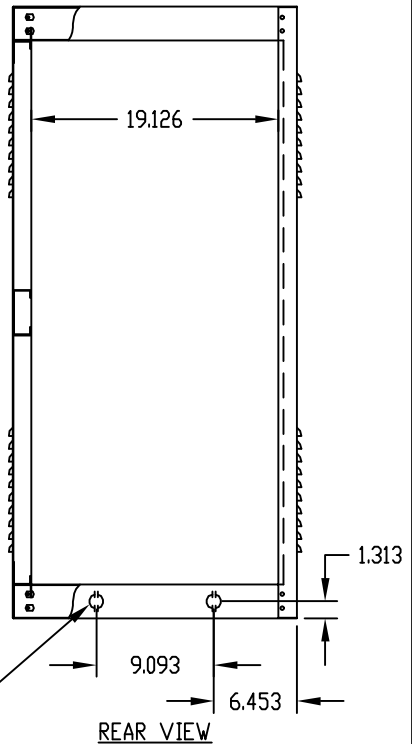

PART NAME LOW PRICED KNOCKDOWN CABINET RACK

PART No. LPR-8212 thru LPR-8216, LPR-8222 thru LPR-8226, LPR-8252 thru LPR-8256 AND LPR-8262 thru LPR-8266

TOP VIEW

FINISH:

CABINET _____ SAND TEXTURE
 _____ ROYAL BLUE TEXTURE

MATERIAL:

TOP, BOTTOM, RAIL SUPPORTS _____ 16 GA. STEEL
 SIDES _____ 18 GA. STEEL

FRONT VIEW

SIDE VIEW

REAR VIEW

BOTTOM VIEW

KNOCKOUT

NOTES:

INTEGRAL PANEL MOUNTING RAILS ARE PIERCED 0.281 DIA. HOLES ON E.I.A. UNIVERSAL SPACING.
 BOTTOM PIERCED FOR RC-7758 CASTERS OR RL-7770 LEVELER KIT.
 CABINET RACKS SHIPPED UNASSEMBLED.
 LOAD RATING: 700 LBS. MAX.

△ THIS CABINET HAS (40) LOUVERS PER SIDE.
 ○ THIS CABINET HAS (60) LOUVERS PER SIDE.

PART No. (NON-VENTILATED)	PART No. (VENTILATED)	A (PANEL SPACE)	B	C	D	E
LPR-8212	△ LPR-8252	42.000	47.312	19.281	24.000	26.000
LPR-8213	○ LPR-8253	52.500	57.812	24.531	24.000	26.000
LPR-8214	○ LPR-8254	61.250	66.562	28.906	24.000	26.000
LPR-8215	○ LPR-8255	70.000	75.312	33.281	24.000	26.000
LPR-8216	○ LPR-8256	78.750	84.062	37.656	24.000	26.000
LPR-8222	△ LPR-8262	42.000	47.312	19.281	29.250	31.250
LPR-8223	○ LPR-8263	52.500	57.812	24.531	29.250	31.250
LPR-8224	○ LPR-8264	61.250	66.562	28.906	29.250	31.250
LPR-8225	○ LPR-8265	70.000	75.312	33.281	29.250	31.250
LPR-8226	○ LPR-8266	78.750	84.062	37.656	29.250	31.250