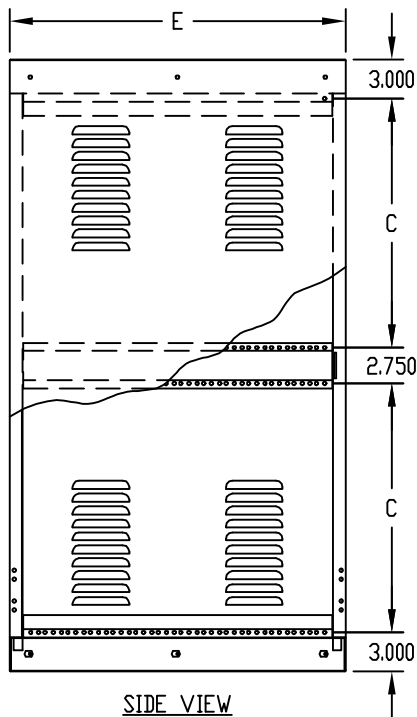

PART NAME LOW PRICED KNOCKDOWN CABINET RACK

PART No. LPR-8212 thru LPR-8216, LPR-8222 thru LPR-8226, LPR-8252 thru LPR-8256 AND LPR-8262 thru LPR-8266

TOP VIEW

FINISH:

CABINET _____ SAND TEXTURE
 _____ ROYAL BLUE TEXTURE

MATERIAL:

TOP, BOTTOM, RAIL SUPPORTS _____ 16 GA. STEEL
 SIDES _____ 18 GA. STEEL

FRONT VIEW

SIDE VIEW

REAR VIEW

BOTTOM VIEW

KNOCKOUT

NOTES:

△ THIS CABINET HAS (40) LOUVERS PER SIDE.
 ○ THIS CABINET HAS (60) LOUVERS PER SIDE.

PART No. (NON-VENTILATED)	PART No. (VENTILATED)	A (PANEL SPACE)	B	C	D	E
LPR-8212	△ LPR-8252	42.000	47.312	19.281	24.000	26.000
LPR-8213	○ LPR-8253	52.500	57.812	24.531	24.000	26.000
LPR-8214	○ LPR-8254	61.250	66.562	28.906	24.000	26.000
LPR-8215	○ LPR-8255	70.000	75.312	33.281	24.000	26.000
LPR-8216	○ LPR-8256	78.750	84.062	37.656	24.000	26.000
LPR-8222	△ LPR-8262	42.000	47.312	19.281	29.250	31.250
LPR-8223	○ LPR-8263	52.500	57.812	24.531	29.250	31.250
LPR-8224	○ LPR-8264	61.250	66.562	28.906	29.250	31.250
LPR-8225	○ LPR-8265	70.000	75.312	33.281	29.250	31.250
LPR-8226	○ LPR-8266	78.750	84.062	37.656	29.250	31.250