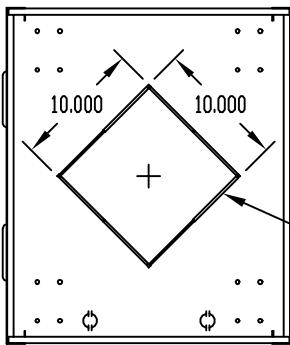

PART NAME LOW PRICED KNOCKDOWN CABINET RACK

PART No. LPR-8212 thru LPR-8216, LPR-8222 thru LPR-8226, LPR-8252 thru LPR-8256 AND LPR-8262 thru LPR-8266

TOP VIEW

FINISH:

CABINET _____ SAND TEXTURE
 _____ ROYAL BLUE TEXTURE

MATERIAL:

TOP, BOTTOM, RAIL SUPPORTS _____ 16 GA. STEEL
 SIDES _____ 18 GA. STEEL

FRONT VIEW

SIDE VIEW

REAR VIEW

BOTTOM VIEW

KNOCKOUT

NOTES:

INTEGRAL PANEL MOUNTING RAILS ARE PIERCED 0.281 DIA. HOLES ON E.I.A. UNIVERSAL SPACING.
 BOTTOM PIERCED FOR RC-7758 CASTERS OR RL-7770 LEVELER KIT.
 CABINET RACKS SHIPPED UNASSEMBLED.
 LOAD RATING: 700 LBS. MAX.