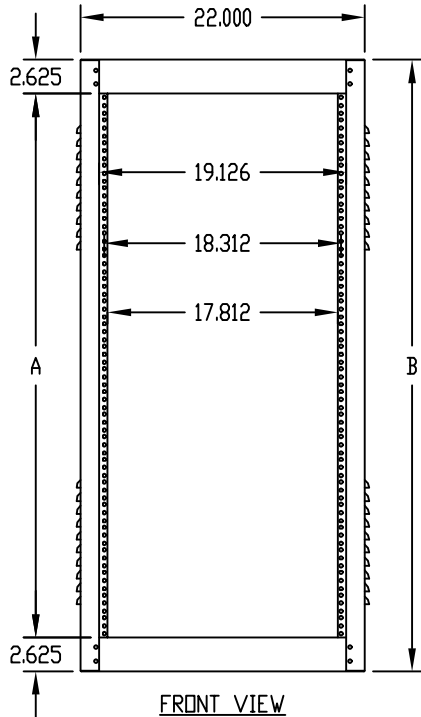

PART NAME LOW PRICED KNOCKDOWN CABINET RACK

PART No. LPR-8212 thru LPR-8216, LPR-8222 thru LPR-8226, LPR-8252 thru LPR-8256 AND LPR-8262 thru LPR-8266

TOP VIEW

FINISH:

CABINET _____ SAND TEXTURE
 _____ ROYAL BLUE TEXTURE

MATERIAL:

TOP, BOTTOM, RAIL SUPPORTS _____ 16 GA. STEEL
 SIDES _____ 18 GA. STEEL

FRONT VIEW

SIDE VIEW

REAR VIEW

BOTTOM VIEW

KNOCKOUT

NOTES:

INTEGRAL PANEL MOUNTING RAILS ARE PIERCED 0.281 DIA. HOLES ON E.I.A. UNIVERSAL SPACING.
 BOTTOM PIERCED FOR RC-7758 CASTERS OR RL-7770 LEVELER KIT.
 CABINET RACKS SHIPPED UNASSEMBLED.
 LOAD RATING: 700 LBS. MAX.

△ THIS CABINET HAS (40) LOUVERS PER SIDE.
 ○ THIS CABINET HAS (60) LOUVERS PER SIDE.

PART No. (NON-VENTILATED)	PART No. (VENTILATED)	A (PANEL SPACE)	B	C	D	E
LPR-8212	△ LPR-8252	42.000	47.312	19.281	24.000	26.000
LPR-8213	○ LPR-8253	52.500	57.812	24.531	24.000	26.000
LPR-8214	○ LPR-8254	61.250	66.562	28.906	24.000	26.000
LPR-8215	○ LPR-8255	70.000	75.312	33.281	24.000	26.000
LPR-8216	○ LPR-8256	78.750	84.062	37.656	24.000	26.000
LPR-8222	△ LPR-8262	42.000	47.312	19.281	29.250	31.250
LPR-8223	○ LPR-8263	52.500	57.812	24.531	29.250	31.250
LPR-8224	○ LPR-8264	61.250	66.562	28.906	29.250	31.250
LPR-8225	○ LPR-8265	70.000	75.312	33.281	29.250	31.250
LPR-8226	○ LPR-8266	78.750	84.062	37.656	29.250	31.250