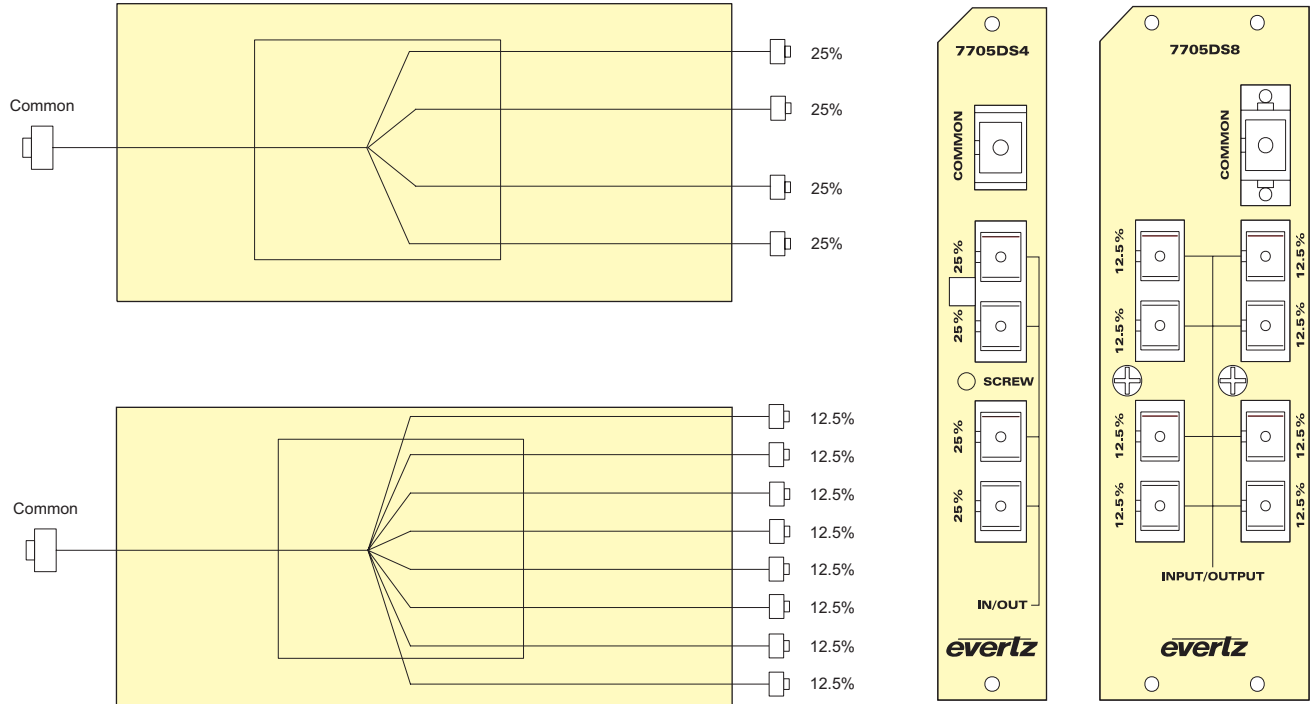

7705DS-4 & 7705DS-8

4 & 8 Channel Optical Splitter

►Features & Benefits

- Separates one optical input into 4 or 8 optical outputs
- Wideband operation from 1270nm - 1610nm
- Passive splitter design for any bit rate
- Fully hot-swappable from front of frame with no fiber disconnect/reconnect required
- Supports single mode fiber

- Available in SC, ST & FC* connector options
- 7705DS-4 occupies one card slot, 7705DS-8 occupies two card slots and both can be housed in a 1RU frame that will hold up to 3 modules, a 3RU frame that will hold up to 15 modules, a 350FR portable frame that will hold up to 7 modules or a standalone enclosure which holds 1 module

*7705DS-4 & 7705DS-8 to be used ONLY in Single Mode Fiber applications

►Specifications

Optical Input/Output:		Uniformity:	
Connector:	SC/PC, ST/PC & FC/PC* female housing	7705DS-4:	< 2.5dB
		7705DS-8:	< 0.9dB
Wavelength:	1270nm to 1610nm	Directivity:	
Insertion Loss:		7705DS-4:	> 50dB
7705DS-4:	7dB typical, < 8.5dB maximum	7705DS-8:	> 55dB
7705DS-8:	10dB typical, < 11.0dB maximum	Fiber Size:	9µm, single mode fiber

Physical (number of slots):	
Number of Slots:	
7705DS-4	1
7705DS-8	2

►Ordering Information

7705DS-4	Four Channel Optical Splitter
7705DS-8	Eight Channel Optical Splitter

**Note: Retention screws have been added to the rear panels of these units. Please note that rear panels from older MUX DEMUX units will not be backwards compatible with newer rear panel units. (See block diagram for rear panel drawings).

Ordering Options Rear Plate and Fiber Connector must be specified at time of order
Eg: Model +SC +3RU

Rear Plate Suffix	
+3RU	3RU Rear Plate for use with 350FR, 7700FR-C or 7800FR Multiframe
+1RU	1RU Rear Plate for use with 7701FR Multiframe
+SA	Standalone Enclosure Rear Plate

*Note: ST/PC & FC/PC connectors option is available only on 'COMMON' port (SC/PC on remaining fiber I/O ports)

Accessories

Fiber Optic Patch Cable
See CWDM & DWDM Ordering Information Page

Connector Suffix

+SC	SC/PC
+ST	ST/PC*
+FC	FC/PC*

Enclosures

350FR	3RU Portable Multiframe which holds up to 7 single slot modules
7700FR-C	3RU Multiframe which holds up to 15 single slot modules
7800FR	3RU Multiframe which holds up to 15 single slot modules
7701FR	1RU Multiframe which holds up to 3 single or dual slot modules
S7701FR	Standalone Enclosure