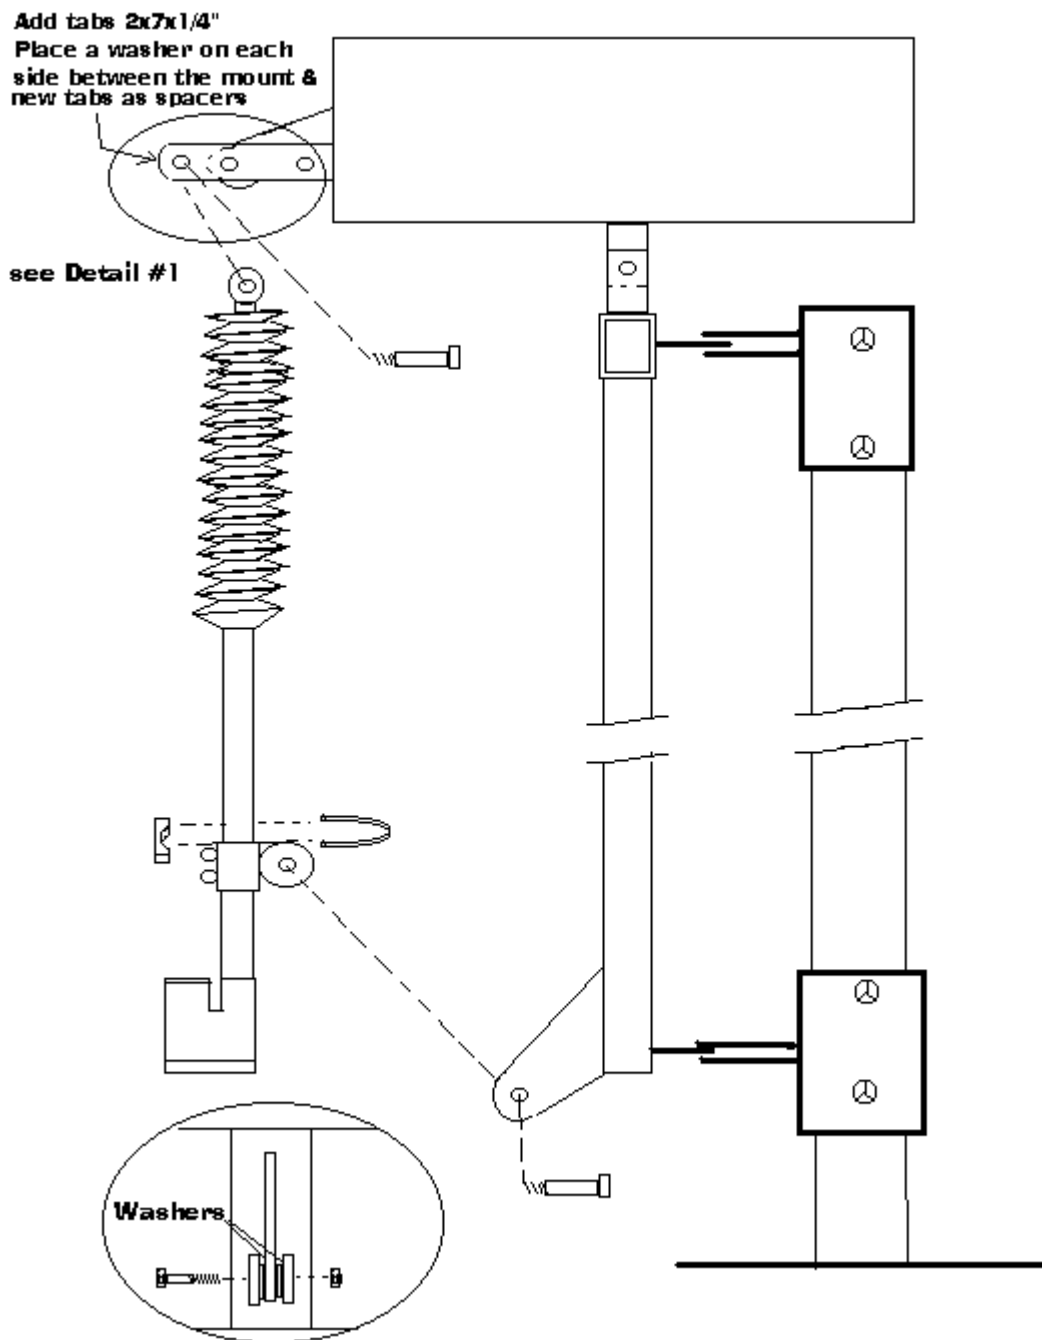

Distributed by: Mega Hertz
800-883-8839
sales@megahz.com
www.megahz.com