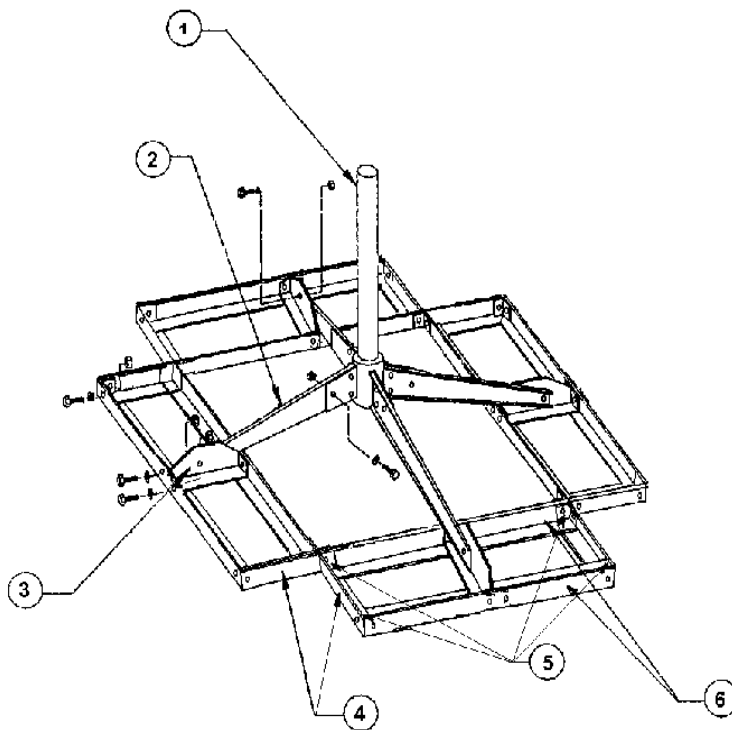

## Single Tray System

- 1 Pipe Mount = 1
- 2 Diagonal Support = 4
- 3 Lower Anchor = 8
- 4 2" x 2" Steel Angle 16" Lg. = 8
- 5 2" x 2" Steel Angle 1½" Lg. = 16
- 6 Ballast Rack = 8

## Dual Tray System

- 1 Pipe Mount = 1
- 2 Ballast Rack = 8
- 3 Diagonal Support = 4
- 4 Lower Anchor = 8
- 5 2" x 2" Steel Angle 16" Lg. = 16
- 6 2" x 2" Steel Angle 1½" Lg. = 40
- 7 Inner Ballast Rack = 4