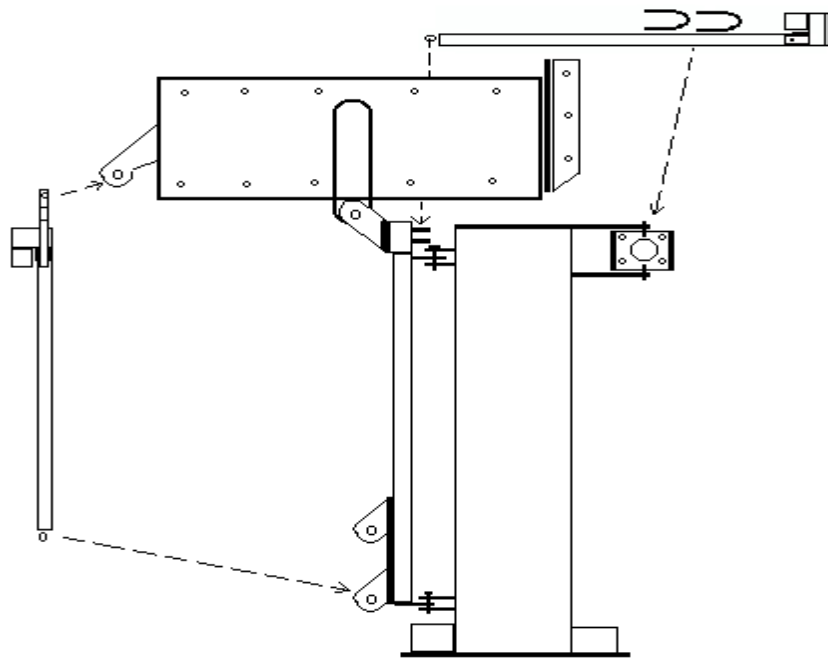

AZ\EL Mount

3.8 Meter Antenna Navigator Mount (Navigator available only for 3.8 meter antenna)