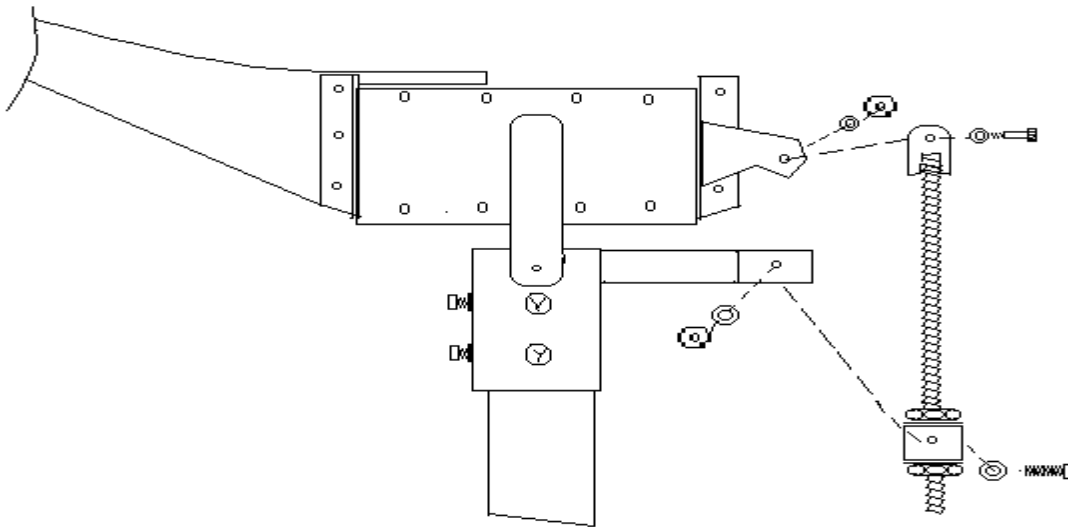

AZ\EL Mount

3.8 Meter Antenna Navigator Mount (Navigator available only for 3.8 meter antenna)