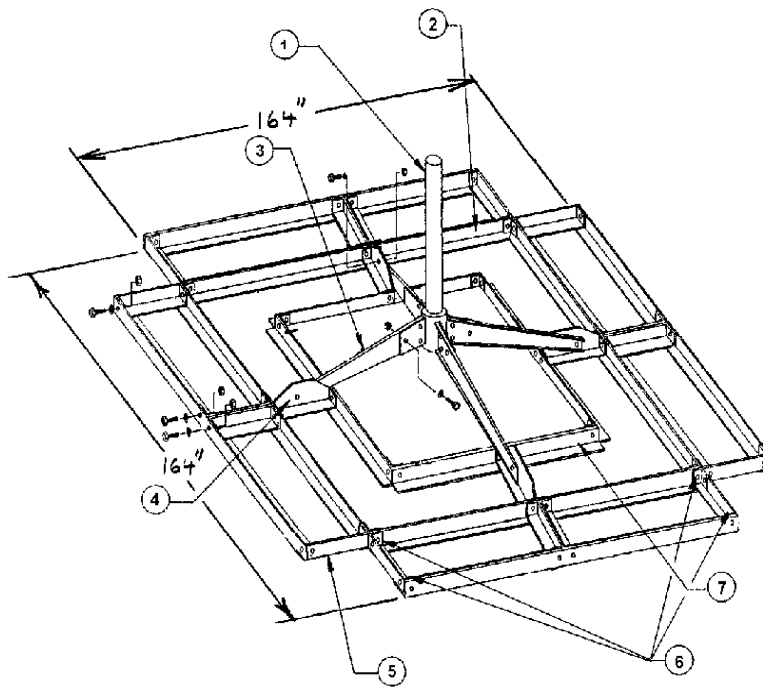

## Single Tray System

- 1 Pipe Mount = 1
- 2 Diagonal Support = 4
- 3 Lower Anchor = 8
- 4 2" x 2" Steel Angle 16" Lg. = 8
- 5 2" x 2" Steel Angle 1½" Lg. = 16
- 6 Ballast Rack = 8

## Dual Tray System

- 1 Pipe Mount = 1
- 2 Ballast Rack = 8
- 3 Diagonal Support = 4
- 4 Lower Anchor = 8
- 5 2" x 2" Steel Angle 16" Lg. = 16
- 6 2" x 2" Steel Angle 1½" Lg. = 40
- 7 Inner Ballast Rack = 4